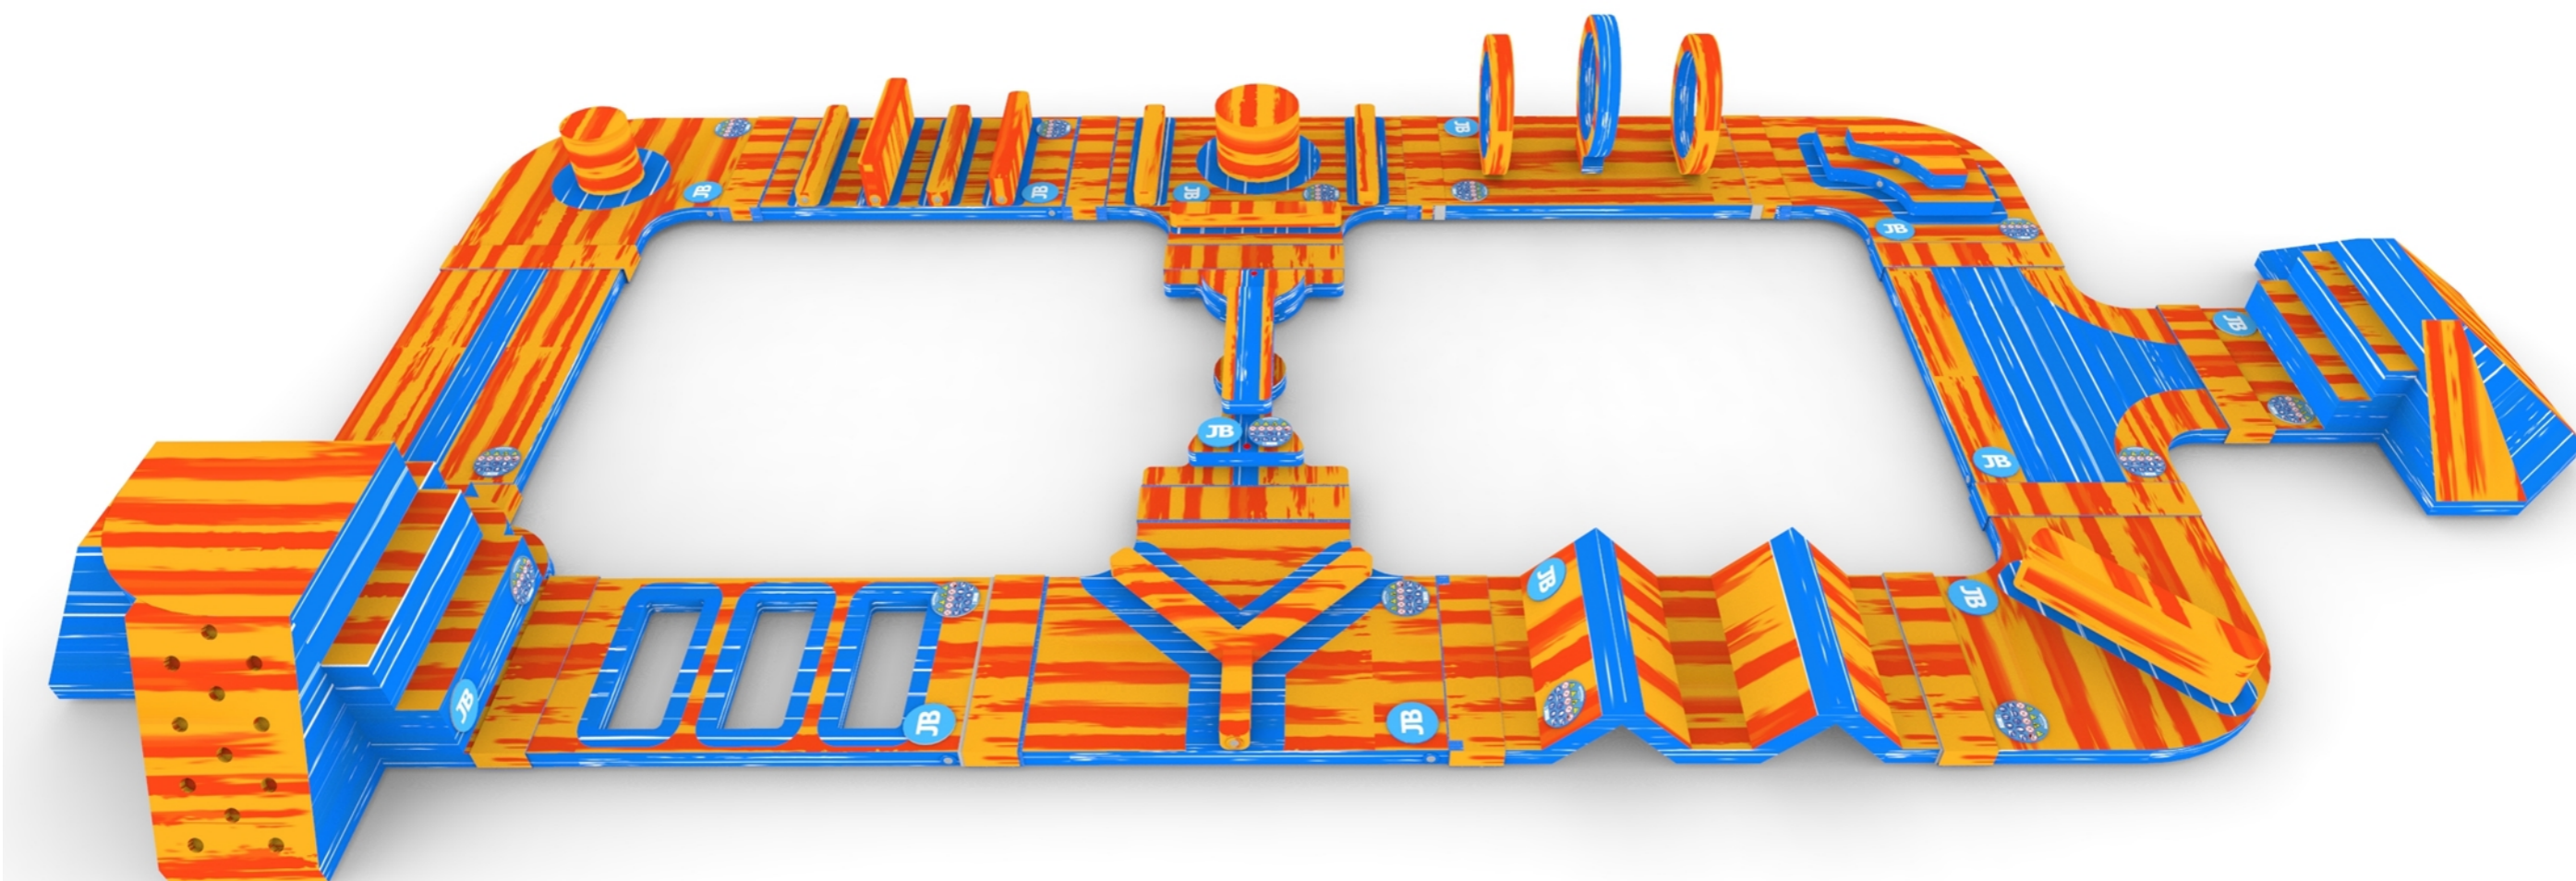

JB WATERPLAY PARKS

JB WATERPLAY PARK PRO XL

JB WATERPLAY PARK PRO XL

DIMENSIONS

±10 x 15m

PRICE

€28537

PARK DETAILS

15 pcs

COVER
JBW M001
CAPACITY ADULTS: 2
CAPACITY CHILDREN: 4
DIMENSIONS: (WxLxH) 2,3m x 0,4m x 0,01m
WEIGHT: 2 kg
PRICE: € 22,50

1 pc

FLOATPANEL JUMPER
JBW M014
CAPACITY ADULTS: 1
CAPACITY CHILDREN: 2
DIMENSIONS: (WxLxH) 3,2 x 1,6 x 0,15 m
WEIGHT: 20 kg
PRICE: € 1.250,-

1 pc

CORNERFLOAT PYRAMID
JBW M006
CAPACITY ADULTS: 2
CAPACITY CHILDREN: 4
DIMENSIONS: (WxLxH) 2,4 x 2,4 x 0,45 m
WEIGHT: 30 kg
PRICE: € 1.650,-

1 pc

T-FLOAT STANDARD
JBW M033
CAPACITY ADULTS: 2
CAPACITY CHILDREN: 4
DIMENSIONS: (WxLxH) 2,4 x 3,2 x 0,15 m
WEIGHT: 28 kg
PRICE: € 1.850,-

1 pc

FLOATPANEL HOOPS
JBW M022
CAPACITY ADULTS: 1
CAPACITY CHILDREN: 2
DIMENSIONS: (WxLxH) 3,2 x 1,6 x 1,6
WEIGHT: 40 kg
PRICE: € 1.650,-

1 pc

CORNERFLOAT BARRICADE
JBW M005
CAPACITY ADULTS: 2
CAPACITY CHILDREN: 4
DIMENSIONS: (WxLxH) 2,4 x 2,4 x 0,75 m
WEIGHT: 23 kg
PRICE: € 1.450,-