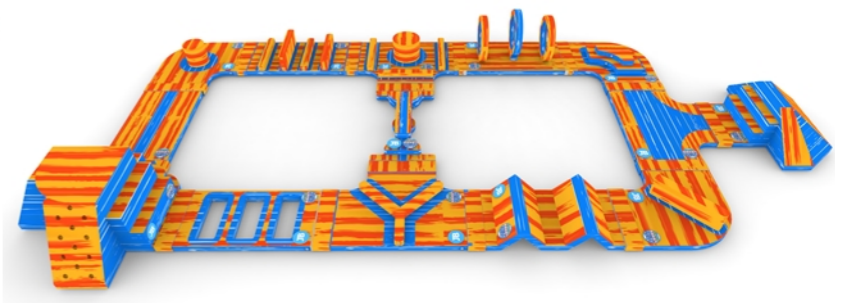

JB WATERPLAY PARKS

JB WATERPLAY PARK PRO XL

JB WATERPLAY PARK PRO XL

DIMENSIONS

±10 x 15m

PRICE

€28537

PARK DETAILS

15 pcs

COVER
JBW M001
CAPACITY ADULTS: 2
CAPACITY CHILDREN: 4
DIMENSIONS: (WxLxH) 2,3m x 0,4m x 0,01m
WEIGHT: 2 kg
PRICE: € 22,50

1 pc

FLOATPANEL JUMPER
JBW M014
CAPACITY ADULTS: 1
CAPACITY CHILDREN: 2
DIMENSIONS: (WxLxH) 3,2 x 1,6 x 0,15 m
WEIGHT: 20 kg
PRICE: € 1.250,-

1 pc

CORNERFLOAT PYRAMID
JBW M006
CAPACITY ADULTS: 2
CAPACITY CHILDREN: 4
DIMENSIONS: (WxLxH) 2,4 x 2,4 x 0,45 m
WEIGHT: 30 kg
PRICE: € 1.650,-

1 pc

T-FLOAT STANDARD
JBW M033
CAPACITY ADULTS: 2
CAPACITY CHILDREN: 4
DIMENSIONS: (WxLxH) 2,4 x 3,2 x 0,15 m
WEIGHT: 28 kg
PRICE: € 1.850,-

1 pc

FLOATPANEL HOOPS
JBW M022
CAPACITY ADULTS: 1
CAPACITY CHILDREN: 2
DIMENSIONS: (WxLxH) 3,2 x 1,6 x 1,6
WEIGHT: 40 kg
PRICE: € 1.650,-

1 pc

CORNERFLOAT BARRICADE
JBW M005
CAPACITY ADULTS: 2
CAPACITY CHILDREN: 4
DIMENSIONS: (WxLxH) 2,4 x 2,4 x 0,75 m
WEIGHT: 23 kg
PRICE: € 1.450,-